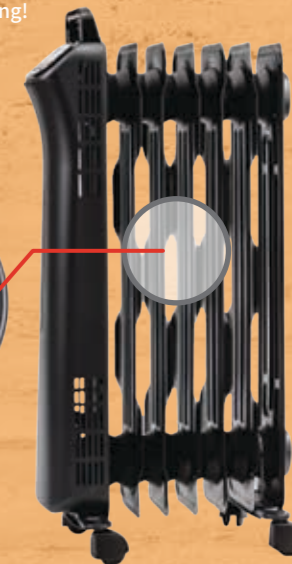

»» FOCUS ON SAFETY

Safety tip over switch
Over heating protection

»» Digital Control
Digital Room
Temperature setting